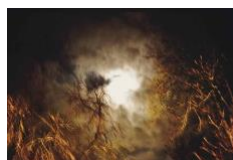

MARIAN GOODMAN GALLERY

CHECKLIST

Nan Goldin

Memory Lost

April 27 – June 12, 2021

Marian Goodman Gallery, New York

Fourth Floor - North Gallery

Nan Goldin

Full moon over Bois de Vincennes, Paris, 2004

Dye sublimation print on aluminum

20 x 30 in. (50.8 x 76.2 cm)

Edition of 15

(22068)