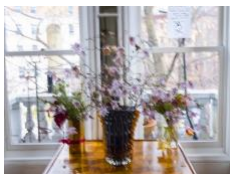

Nan Goldin

1st days in quarantine, Brooklyn, NY, 2020

Dye sublimation print on aluminum

30 x 40 in. (76.2 x 101.6 cm)

Edition of 7

(24959)