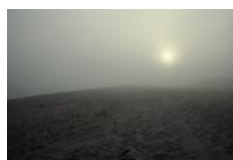

*Full moon over Bois de Vincennes, Paris, 2004*

Dye sublimation print on aluminum

20 x 30 in. (50.8 x 76.2 cm)

Edition of 15

(22068)

**Nan Goldin**

*Empty beach, Coney Island, n.d.*

Dye sublimation print on aluminum