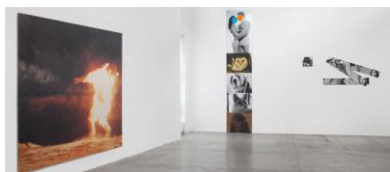

MARIAN GOODMAN GALLERY

John Baldessari
June 27 – August 23, 2013

North Gallery

Dwarf and Rhinoceros (With Large Black Shape),
1989/2013
Archival inkjet prints mounted on Lexam with inset
aluminum frame, latex paint, archival inkjet print mounted
on Plexiglas
Dimensions variable
[JB/6278]

North Viewing Room

*Two Stories (Yellow and Blue) and Commentary (with
Giraffe)*, 1989
Black and white and color photographs, oil tint, vinyl paint
Dimensions variable
[JB/272]

South Gallery

The Difference Between Fête and Fate, 1987/2013
Archival inkjet prints laminated with Lexan mounted on
Plexiglass with aluminum inset backing and archival inkjet
prints with face mounted acrylic with aluminum inset
backing
Dimensions variable
[14612]