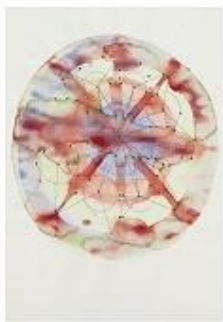

Untitled, 2001
Graphite, pen and gouache on paper
11 x 8 1/4 in. (27.94 x 20.96 cm)
14182