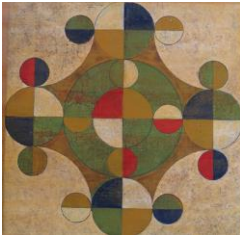

Untitled, 2013
Tempera and burnished gold leaf on linen canvas, on
wood
7 13/16 x 7 13/16 in. (20 x 20 cm)
14964

North Viewing Room

Untitled, 2013
Tempera and burnished gold leaf on linen canvas, on
wood
7 13/16 x 7 13/16 in. (20 x 20 cm)
14968