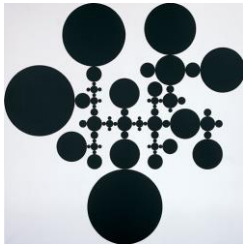

### Main

Center Wall:

*The Eye of Go*, 2005  
Synthetic polymer paint on canvas  
47 ¼ x 47 ¼ in. (120 x 120 cm)  
15027

*Prototype*, 2004  
Synthetic polymer paint on canvas  
19 5/8 x 19 5/8 in. (50 x 50 cm)  
9452