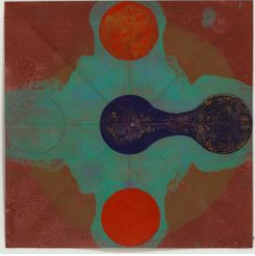

Untitled, 2013
Gouache on paper
5 7/8 x 5 7/8 in. (14.9 x 14.9 cm)
15013

MARIAN GOODMAN GALLERY

Untitled, 2013
Gouache on paper
5 7/8 x 5 7/8 in. (14.9 x 14.9 cm)
15003