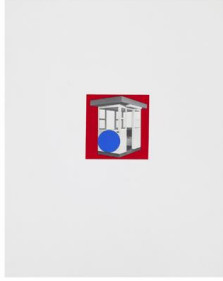

MARIAN GOODMAN GALLERY

Untitled, 1994
Collage, gouache and ink on paper
2 3/8 x 2 3/8 in. (6.03 x 6.03 cm)
14220B