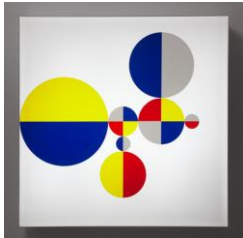

Untitled, 2001
Gouache on paper
11 x 8 1/4 in. (27.94 x 20.96 cm)
14184

Light Signs #9 (Korea), 1995
Synthetic polymer paint on plastic sheet, and light box
39 3/8 x 39 3/8 x 7 3/4 in. (100 x 100 x 19.7 cm)
4826