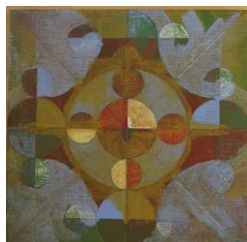

Untitled, 2013

Tempera and burnished gold leaf on linen canvas, on wood

7 13/16 x 7 13/16 in. (20 x 20 cm)

14969