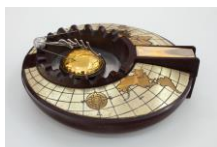

Satellite Sputnik on Ashtray, 2014
Base metal, plastic
Overall: 44 x 16 1/4 x 21 in. (111.8 x 41.3 x 53.3 cm)
Ashtray: 3 x 7 x 7 in. (7.6 x 17.8 x 17.8 cm)
No. 16216