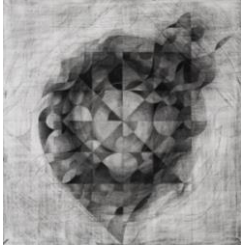

Inner Sequence Alpha, 2014

MARIAN GOODMAN GALLERY

Inner Sequence Beta, 2014

Graphite and plaster on linen on wood

15 7/8 x 15 7/8 x 1 3/4 in. (40.3 x 40.3 x 4.5 cm)

No. 16180