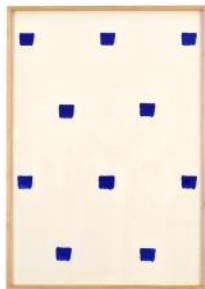

MARIAN GOODMAN GALLERY

NIELE TORONI

Imprints of paintbrush no. 50 repeated at regular intervals of 30 cm, 1991

Blue acrylic on paper

39 5/16 x 27 1/2 in. (100 x 70 cm)

No. 16770