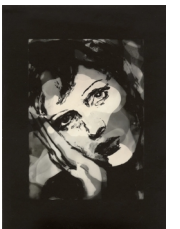

Matt Saunders

Memory Piece (Candy Darling), 2025

Unique silver gelatin print on Foma fiber-based paper

Sheet: 7 x 5 in. (17.8 x 12.7 cm)

Frame: 10 3/8 x 8 1/8 x 1 5/8 in. (26.4 x 20.6 x 4.1 cm)

(33098)