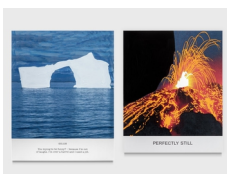

John Baldessari

Hot & Cold Series: GILLIS You trying to be funny?.. PERFECTLY STILL, 2018

Varnished inkjet prints on canvas with acrylic paint

Iceberg: 57 3/8 x 45 x 1 1/2 in. (145.7 x 114.3 x 3.8 cm)

Volcano: 55 1/2 x 45 x 1 1/2 in. (141 x 114.3 x 3.8 cm)

(22039)