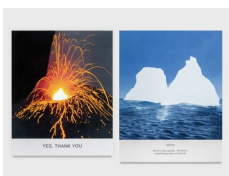

John Baldessari

Hot & Cold Series: YES, THANK YOU, BETTY There's one called..., 2018

Varnished inkjet prints on canvas with acrylic paint

Volcano: 55 1/2 x 45 x 1 1/2 in. (141 x 114.3 x 3.8 cm)

Iceberg: 57 3/8 x 45 x 1 1/2 in. (145.7 x 114.3 x 3.8 cm)

(22373)