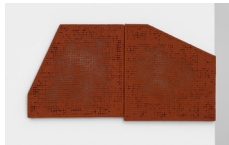

Delcy Morelos

Eva, 2013

2 parts; clay, brick dust, and acrylic binder on cotton weave

14 1/2 x 69 3/4 x 1 3/8 in. (36.8 x 177.2 x 3.5 cm)
(overall)
(28423)

Delcy Morelos

Eva, 2013

2 parts; clay, brick dust, and acrylic binder on cotton weave

30 1/2 x 45 x 1 3/8 in. (77.5 x 114.3 x 3.5 cm)
(overall)
(28422)

Delcy Morelos

Eva, 2013

2 parts; clay, brick dust, and acrylic binder on cotton weave

20 x 47 1/4 x 1 3/8 in. (50.8 x 120 x 3.5 cm)
(overall)
(28428)

MARIAN GOODMAN GALLERY

Delcy Morelos

Eva, 2013
3 parts; clay, brick dust, and acrylic binder on
cotton weave
20 x 57 3/4 x 1 3/8 in. (50.8 x 146.7 x 3.5 cm)
(overall)
(28424)

Delcy Morelos

Eva, 2013
2 parts; clay, brick dust, and acrylic binder on
cotton weave
14 x 48 x 1 3/8 in. (35.6 x 121.9 x 3.5 cm) (overall)
(28426)

Delcy Morelos

Eva, 2013
2 parts; clay, brick dust, and acrylic binder on
cotton weave
20 x 62 1/4 x 1 3/8 in. (50.8 x 158.1 x 3.5 cm)
(overall)
(28427)

Delcy Morelos

Eva, 2013
2 parts; clay, brick dust, and acrylic binder on
cotton weave
21 x 41 x 1 3/8 in. (53.3 x 104.1 x 3.5 cm) (overall)
(28425)