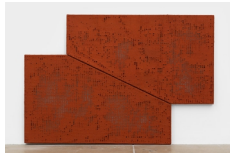

34 3/4 x 49 1/4 x 1 3/8 in. (88.3 x 125.1 x 3.5 cm)
(overall)
(28420)

Delcy Morelos

Eva, 2013

2 parts; clay, brick dust, and acrylic binder on cotton weave

19 x 48 1/4 x 1 3/8 in. (48.3 x 122.6 x 3.5 cm)
(overall)
(28650)

Delcy Morelos

Eva, 2013

2 parts; clay, brick dust, and acrylic binder on cotton weave

14 1/2 x 69 3/4 x 1 3/8 in. (36.8 x 177.2 x 3.5 cm)
(overall)
(28423)

Delcy Morelos

Eva, 2013

2 parts; clay, brick dust, and acrylic binder on cotton weave

30 1/2 x 45 x 1 3/8 in. (77.5 x 114.3 x 3.5 cm)
(overall)
(28422)

Delcy Morelos

Eva, 2013

2 parts; clay, brick dust, and acrylic binder on cotton weave

20 x 47 1/4 x 1 3/8 in. (50.8 x 120 x 3.5 cm)
(overall)
(28428)

MARIAN GOODMAN GALLERY

Delcy Morelos

Eva, 2013
3 parts; clay, brick dust, and acrylic binder on
cotton weave
20 x 57 3/4 x 1 3/8 in. (50.8 x 146.7 x 3.5 cm)
(overall)
(28424)

Delcy Morelos

Eva, 2013
2 parts; clay, brick dust, and acrylic binder on
cotton weave
14 x 48 x 1 3/8 in. (35.6 x 121.9 x 3.5 cm) (overall)
(28426)