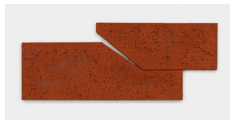

34 3/4 x 49 1/4 x 1 3/8 in. (88.3 x 125.1 x 3.5 cm)
(overall)
(28420)

Delcy Morelos

Eva, 2013

2 parts; clay, brick dust, and acrylic binder on cotton weave

19 x 48 1/4 x 1 3/8 in. (48.3 x 122.6 x 3.5 cm)
(overall)
(28650)

Delcy Morelos

Eva, 2013

2 parts; clay, brick dust, and acrylic binder on cotton weave

14 1/2 x 69 3/4 x 1 3/8 in. (36.8 x 177.2 x 3.5 cm)
(overall)
(28423)

Delcy Morelos

Eva, 2013

2 parts; clay, brick dust, and acrylic binder on cotton weave