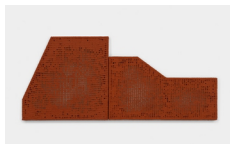

34 3/4 x 49 1/4 x 1 3/8 in. (88.3 x 125.1 x 3.5 cm)
(overall)
(28420)

Delcy Morelos

Eva, 2013

2 parts; clay, brick dust, and acrylic binder on cotton weave

19 x 48 1/4 x 1 3/8 in. (48.3 x 122.6 x 3.5 cm)
(overall)
(28650)

Delcy Morelos

Eva, 2013

2 parts; clay, brick dust, and acrylic binder on cotton weave

14 1/2 x 69 3/4 x 1 3/8 in. (36.8 x 177.2 x 3.5 cm)
(overall)
(28423)

Delcy Morelos

Eva, 2013

2 parts; clay, brick dust, and acrylic binder on cotton weave

30 1/2 x 45 x 1 3/8 in. (77.5 x 114.3 x 3.5 cm)
(overall)
(28422)

Delcy Morelos

Eva, 2013

2 parts; clay, brick dust, and acrylic binder on cotton weave

20 x 47 1/4 x 1 3/8 in. (50.8 x 120 x 3.5 cm)
(overall)
(28428)