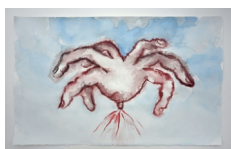

Sein maternel, 2019
Acrylic on paper
18 1/8 x 29 7/8 in. (46 x 76 cm)
(28533)