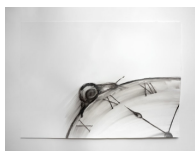

À l'heure, 2022
Acrylic on paper
21 1/4 x 29 3/4 in. (54 x 75.5 cm)
(27490)