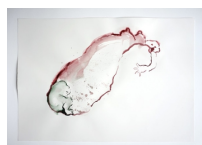

GALERIE MARIAN GOODMAN

ANNETTE MESSAGER

Laisser aller

8 March – 11 May 2024

MAIN GALLERY - 79 RUE DU TEMPLE

FIRST FLOOR

Waiting You, 2023
Acrylic on paper
30 1/8 x 22 5/8 in. (76.5 x 57.5 cm)
(28417)

La Flânerie de l'escargot, 2022
Various objects, black wrap, wood
58 1/4 x 7 7/8 x 7 7/8 in. (148 x 20 x 20 cm)
(27155)

Promenade de l'escargot, 2019
Fabric, various materials
55 1/8 x 12 5/8 x 12 5/8 in. (140 x 32 x 32 cm)
(25435)

Avec l'oiseau, 2022
Metal, mixed media and black wrap
24 3/8 x 17 3/4 x 7 1/2 in. (62 x 45 x 19 cm)
(28412)