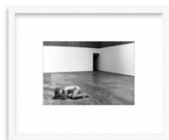

MARIAN GOODMAN GALLERY

Joseph Liatela

Falling Study V, 2018

Archival inkjet print

Print: 10 1/2 x 7 3/8 in. (26.7 x 18.6 cm)

Frame: 18 1/8 x 14 7/8 in. (46.1 x 37.8 cm)

Edition of 3 (#1/3)

(27670)