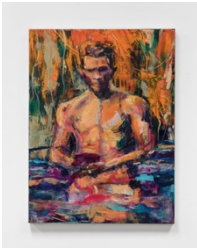

Maia Cruz Palileo

La Guía, 2023

Oil on canvas

40 x 30 in. (101.6 x 76.2 cm)

(27666)