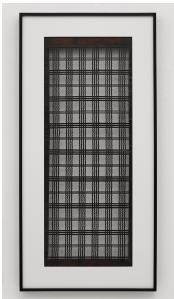

MARIANGOODMAN.COM

MARIAN GOODMAN GALLERY

*Katagami Screen 13, 2015*

Paper stencil, mulberry paper, persimmon lacquer and silk thread,  
artist frame

Frame: 49 3/8 x 25 x 1 5/8 in. (125.5 x 63.5 x 4 cm)  
(26804)

*Katagami Screen 22, 2015*

Paper stencil, mulberry paper, persimmon lacquer and silk thread,  
artist frame

Frame: 50 3/4 x 25 1/4 x 1 5/8 in. (129 x 64 x 4 cm)  
(26811)

*Katagami Screen 12, 2015*

Paper stencil, mulberry paper, persimmon lacquer and silk thread,  
artist frame

Frame: 25 3/4 x 19 1/8 x 1 5/8 in. (65.5 x 48.5 x 4 cm)  
(26803)

*Katagami Screen 19, 2015*

Paper stencil, mulberry paper, persimmon lacquer and silk thread,  
artist frame

Frame: 48 5/8 x 23 7/8 x 1 5/8 in. (123.6 x 60.5 x 4 cm)  
(26809)