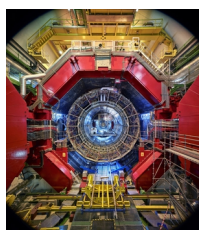

MARIAN GOODMAN GALLERY

Thomas Struth

Marian Goodman Gallery, New York

March 15 – April 23, 2022

North Gallery

Cosmic Ray Test Area, ATLAS, CERN, Meyrin 2019, 2019
Inkjet print
Image: 70 1/8 x 122 in. (178 x 309.8 cm)
Frame: 74 1/8 x 126 1/8 x 2 3/8 in. (188.3 x 320.4 x 6 cm)
Edition of 6
(25723)

Retired Detector, OPAL, CERN, Meyrin 2019, 2019
Inkjet print
Image: 66 7/8 x 92 5/8 in. (170 x 235.3 cm)
Frame: 70 7/8 x 96 1/2 x 2 3/8 in. (180 x 245.1 x 6 cm)
Edition of 6
(25725)

Magnet 2, COMPASS, CERN, Prévessin-Moens 2019, 2019
Inkjet print
Image: 70 1/8 x 99 in. (178 x 251.4 cm)
Frame: 74 x 103 x 2 3/8 in. (188 x 261.6 x 6 cm)
Edition of 6
(25722)

Decay Station, ISOLDE, CERN, Meyrin 2019, 2019
Inkjet print
Image: 59 7/8 x 122 7/8 in. (152 x 312.2 cm)
Frame: 63 3/4 x 126 7/8 x 2 3/8 in. (161.8 x 322.2 x 6 cm)
Edition of 6
(25726)

ALICE, CERN, Saint Genis-Pouilly 2019, 2019
inkjet print
Image: 106 3/8 x 90 1/2 in. (270.2 x 230 cm)
Frame: 111 3/4 x 95 5/8 x 2 3/4 in. (283.8 x 243 x 7 cm)
Edition of 6
(22638)