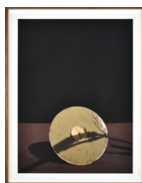

LUCIANO PERNA

Psiche

January 20 – March 13, 2021

Record, 2020
Inkjet on Hahnemuhle photo rag paper
Print: 22 x 17 in. (55.9 x 43.2 cm)
Frame: 23 5/8 x 18 3/4 in. (60 x 47.6 cm)
Edition of 5 plus 2 artist's proofs
(24623)