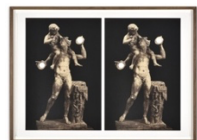

Double Fauno Resonate, 2020
Inkjet on Hahnemuhle photo rag paper
Print: 17 x 22 in. (43.2 x 55.9 cm)
Frame: 18 3/4 x 23 5/8 in. (47.6 x 60 cm)
Edition of 5 plus 2 artist's proofs
(24637)