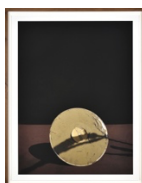

June 9, 2020, 7:45 pm, Bye Bye George Nelson, 2020
Inkjet on Hahnemuhle photo rag paper
Print: 22 x 17 in. (55.9 x 43.2 cm)
Frame: 23 5/8 x 18 3/4 in. (60 x 47.6 cm)
Edition of 5 plus 2 artist's proofs
(24631)

Record with Perforation, 2020
Inkjet on Hahnemuhle photo rag paper
Print: 22 x 17 in. (55.9 x 43.2 cm)
Frame: 23 5/8 x 18 3/4 in. (60 x 47.6 cm)
Edition of 5 plus 2 artist's proofs
(24624)

Cosmonaut Glove and Seashell, 2020
Inkjet on Hahnemuhle photo rag paper
Print: 22 x 17 in. (55.9 x 43.2 cm)
Frame: 23 5/8 x 18 3/4 in. (60 x 47.6 cm)
Edition of 5 plus 2 artist's proofs
(24627)