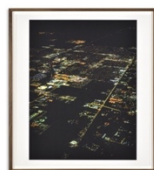

LUCIANO PERNA

Psiche

January 20 – March 13, 2021

Record, 2020
Inkjet on Hahnemuhle photo rag paper
Print: 22 x 17 in. (55.9 x 43.2 cm)
Frame: 23 5/8 x 18 3/4 in. (60 x 47.6 cm)
Edition of 5 plus 2 artist's proofs
(24623)

June 9, 2020, 7:45 pm, Bye Bye George Nelson, 2020
Inkjet on Hahnemuhle photo rag paper
Print: 22 x 17 in. (55.9 x 43.2 cm)
Frame: 23 5/8 x 18 3/4 in. (60 x 47.6 cm)
Edition of 5 plus 2 artist's proofs
(24631)

Record with Perforation, 2020
Inkjet on Hahnemuhle photo rag paper
Print: 22 x 17 in. (55.9 x 43.2 cm)
Frame: 23 5/8 x 18 3/4 in. (60 x 47.6 cm)
Edition of 5 plus 2 artist's proofs
(24624)

Cosmonaut Glove and Seashell, 2020
Inkjet on Hahnemuhle photo rag paper
Print: 22 x 17 in. (55.9 x 43.2 cm)
Frame: 23 5/8 x 18 3/4 in. (60 x 47.6 cm)
Edition of 5 plus 2 artist's proofs
(24627)

Double Fauno Resonate, 2020
Inkjet on Hahnemuhle photo rag paper
Print: 17 x 22 in. (43.2 x 55.9 cm)
Frame: 18 3/4 x 23 5/8 in. (47.6 x 60 cm)
Edition of 5 plus 2 artist's proofs
(24637)

Psiche, 2020
Inkjet on Hahnemuhle photo rag paper
Print: 22 x 17 in. (55.9 x 43.2 cm)
Frame: 23 5/8 x 18 3/4 in. (60 x 47.6 cm)
Edition of 5 plus 2 artist's proofs
(24622)

April 29, 2020, 11:38 am, Four Plants, 2020
Inkjet on Hahnemuhle photo rag paper
Print: 22 x 17 in. (55.9 x 43.2 cm)
Frame: 23 5/8 x 18 3/4 in. (60 x 47.6 cm)
Edition of 5 plus 2 artist's proofs
(24633)

Water Drop on Canvas, 2020
Inkjet on Hahnemuhle photo rag paper
Print: 22 x 17 in. (55.9 x 43.2 cm)
Frame: 23 5/8 x 18 3/4 in. (60 x 47.6 cm)
Edition of 5 plus 2 artist's proofs
(24639)