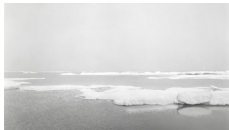

Hiroshi Sugimoto

Arctic Ocean, 1980

Gelatin silver print

Neg. #152-L

Print: 47 x 83 in. (119.4 x 210.8 cm)

Frame: 60 x 96 in. (152.4 x 243.8 cm)

Edition of 5

(19806)