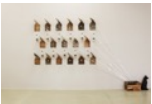

Chalk drawing on painted plaster board and plywood, mounted on iroko
 27 1/2 x 39 3/8 in. (70 x 100 cm)
 (21428)

Fuck, 2018
 Chalk and carved drawing on painted plaster board and plywood, mounted on iroko
 47 1/4 X 39 3/8 in. (120 x 100 cm)
 (21425)

Eish, 2018
 Chalk drawing on painted plaster board and plywood, mounted on iroko
 78 3/4 x 47 1/4 in. (200 x 120 cm)
 (21423)

Outside of History 2, 2018
 Reconfigured salvaged school desks and chairs (wood and metal)
 Dimensions variable
 (21401)