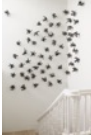

Staircase

6 fingers, 2018
Reconfigured metal from salvaged school desks
Dimensions variable
(21216)