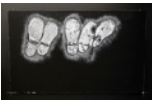

Does it look like I'm smiling motherfucker, 2018
 Chalk and carved drawing on painted plaster board and plywood, mounted on iroko
 47 1/4 X 78 3/4 in. (120 x 200 cm)
 (21422)

Older than time, 2018
 Chalk and carved drawing on painted plaster board and plywood, mounted on iroko
 47 1/4 X 78 3/4 in. (120 x 200 cm)
 (21424)

Where, 2018
 Chalk and carved drawing on painted plaster board and plywood, mounted on iroko
 39 3/8 X 27 1/2 in. (100 X 70 cm)
 (21427)

B Grade, 2018
 Chalk and carved drawing on painted plaster board and plywood, mounted on iroko
 47 1/4 X 39 3/8 in. (120 x 100 cm)
 (21426)

Chalk drawing on painted plaster board and plywood, mounted on iroko
 27 1/2 x 39 3/8 in. (70 x 100 cm)
 (21428)

Fuck, 2018
 Chalk and carved drawing on painted plaster board and plywood, mounted on iroko
 47 1/4 X 39 3/8 in. (120 x 100 cm)
 (21425)