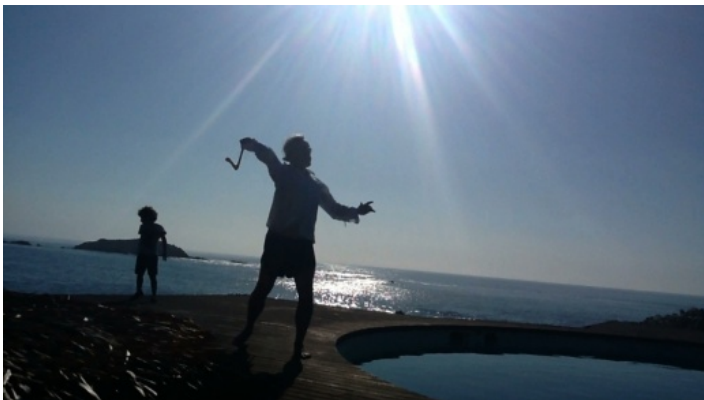

*Solvitur Boomerando*, 2012  
HD Video  
loop, color, sound, 20 mn. approx

GALERIE MARIAN GOODMAN

*Observatory House Views, 2012*

Silver dye bleach print

110 x 135 cm

Edition of 3

*Metonymy, 2012*

Silver dye bleach print