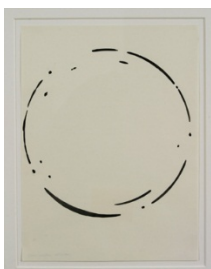

*Solvitur Boomerando*, 2012  
HD Video  
loop, color, sound, 20 mn. approx

GALERIE MARIAN GOODMAN

*Observatory House Views, 2012*

Silver dye bleach print

110 x 135 cm

Edition of 3

*Metonymy, 2012*

Silver dye bleach print

20 x 15 cm

Edition of 10

**Bureau:**

*Dust Circus, 2012*

Silver dye bleach print

111,5 x 152 cm

Edition of 3

*Untitled, 2003*

acrylic

27.94 x 20.96 cm

GALERIE MARIAN GOODMAN

Untitled, 2003  
acrylic  
27.94 x 20.96 cm

Untitled, 2003  
acrylic  
27.94 x 20.96 cm

Untitled, 2003  
Acrylic  
27.94 x 20.96 cm

*Boulder Temple*, 2012  
Silver dye bleach print  
20 x 15 cm  
Edition of 10