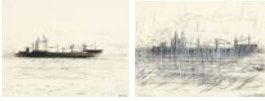

Magdalena I-IV, 2003-2012

Charcoal, pastel, oil crayon on paper

Four parts : 30 x 40 cm (11 ¼ x 15 ¾ in.) each