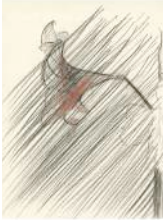

SABINE MORITZ
Amaryllis Rot / Red Amaryllis, 2012
Charcoal, pastel on paper
40 x 30 cm (15 ¾ x 11 ¼ in.)