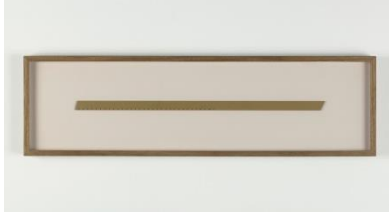

GALERIE MARIAN GOODMAN

Found Obsolencece (version 4), 2006
Found unexposed 16 mm Kodak 43 cm
Frame: 17 x 61 cm
11431