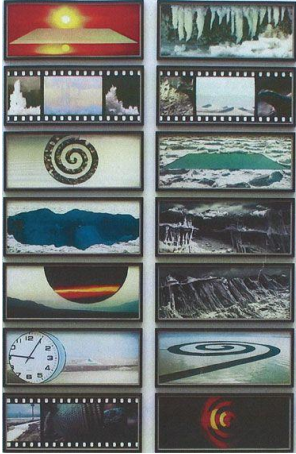

GALERIE MARIAN GOODMAN

JG (offset), 2013
14 archival offset prints
Print size : 30 x 77.5 cm
Frame size : 36,2 x 83,5 cm
Edition 11 of 12
15063