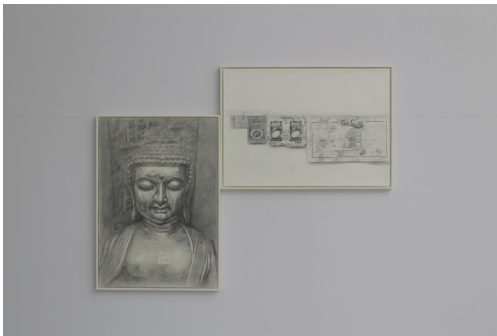

Copper and stainless steel tray on
wheels :

57.5 x 119.5 x 74.7 cm

Overall : 800 x 101 x 74 cm

The Pink Panther Villa, Beverly Hills,
2014

Oil on offset print in artist's frames

10 parts: 52 x 45 cm each

55 x 47 x 2.5 cm each framed

MARIAN GOODMAN GALLERY

5 1/2, 2013
Graphite, oil, and oil stick on canvas
and linen
258 x 215 x 3,5 cm

400km north of the equator, 2013
Set of 5.
Porcelain and painted aluminum
5 part work
Each: 20 7/8 x 10 1/4 x 10 1/4 inches
53 x 26 x 26 cm