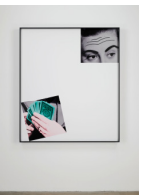

68 1/8 x 58 1/8 x 4 in. ( 173.04 x 147.64 x 10.16 cm )

Inv.

#

12231

5) Raised Eyebrows/ Furrowed Foreheads: (with Gun)

2008

Three Dimensional Archival print laminated with lexan and mounted on sintra with acrylic paint

58 1/8 x 66 1/8 x 4 in. ( 147.64 x 167.96 x 10.16 cm )

Inv. # 12248

6) Raised Eyebrows/ Furrowed Foreheads: (with Hand and Cards)

2008

Three Dimensional Archival print laminated with lexan and mounted on sintra with acrylic paint

# MARIAN GOODMAN GALLERY

7) Raised Eyebrows/ Furrowed Foreheads: (with Snake)

2008

Three Dimensional Archival print laminated with lexan and mounted on sintra with acrylic paint

61 1/8 x 58 1/8 x 4 in. ( 155.26 x 147.64 x 10.16 cm )