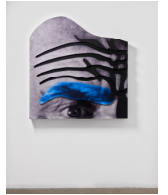

## North Gallery (Clockwise from left)

1) Raised Eyebrows/ Furrowed Foreheads: (Blue Eyebrows and Grey Skin)

2008

Three dimensional archival print, laminated with lexan and mounted on shaped form with acrylic paint

63 3/4 x 57 3/4 x 6 3/4 in. ( 161.93 x 146.69 x 17.15 cm )

Inv. # 12242

2) Raised Eyebrows/ Furrowed Foreheads: (Orange Eyebrow and Blue Skin)

2008

Three dimensional archival print, laminated with lexan and mounted on shaped form with acrylic paint

59 7/8 x 57 1/4 x 6 3/4 in. ( 152.08 x 145.42 x 17.15 cm )

Inv. # 12240

3) Raised Eyebrows/ Furrowed Foreheads: (Green Eyebrow and Blood)

2008

Three dimensional archival print, laminated with lexan and mounted on shaped form with acrylic paint