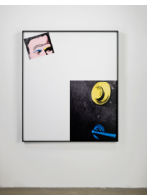

59 7/8 x 57 1/4 x 6 3/4 in. ( 152.08 x 145.42 x 17.15 cm )

Inv. # 12240

3) Raised Eyebrows/ Furrowed Foreheads: (Green Eyebrow and Blood)

2008

Three dimensional archival print, laminated with lexan and mounted on shaped form with acrylic paint

57 3/4 x 63 x 6 3/4 in. ( 146.69 x 160.02 x 17.15 cm )

Inv. # 12236

4) Raised Eyebrows/ Furrowed Foreheads: (with Safe)

2008

Three Dimensional Archival print laminated with lexan and mounted on sintra with acrylic paint

68 1/8 x 58 1/8 x 4 in. ( 173.04 x 147.64 x 10.16 cm )

Inv.

#

12231

5) Raised Eyebrows/ Furrowed Foreheads: (with Gun)

2008

Three Dimensional Archival print laminated with lexan and mounted on sintra with acrylic paint