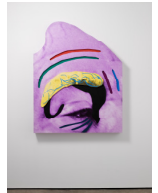

Inv. # 12247

8) Raised Eyebrows/ Furrowed Foreheads:

Red, Orange, Yellow, Green, Blue, and Violet Eyebrows)

2008

Three Dimensional Archival print laminated with lexan and mounted on sintra with acrylic paint

## North Gallery Viewing Room

9) Raised Eyebrows/ Furrowed Foreheads: (Yellow Eyebrow and Violet Skin)

2008

Three dimensional archival print, laminated with lexan and mounted on shaped form with acrylic paint

72 1/4 x 57 3/4 x 6 3/4 in. ( 183.52 x 146.69 x 17.15 cm )

Inv. #12235

10) Raised Eyebrows/ Furrowed Foreheads: (Violet and Green Eyebrows)

2008

Three dimensional archival print, laminated with lexan and mounted on shaped form with acrylic paint