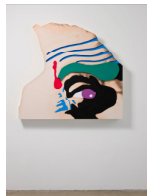

## North Gallery (Clockwise from left)

1) Raised Eyebrows/ Furrowed Foreheads: (Blue Eyebrows and Grey Skin)

2008

Three dimensional archival print, laminated with lexan and mounted on shaped form with acrylic paint

63 3/4 x 57 3/4 x 6 3/4 in. ( 161.93 x 146.69 x 17.15 cm )

Inv. # 12242

2) Raised Eyebrows/ Furrowed Foreheads: (Orange Eyebrow and Blue Skin)

2008

Three dimensional archival print, laminated with lexan and mounted on shaped form with acrylic paint

59 7/8 x 57 1/4 x 6 3/4 in. ( 152.08 x 145.42 x 17.15 cm )

Inv. # 12240

3) Raised Eyebrows/ Furrowed Foreheads: (Green Eyebrow and Blood)

2008

Three dimensional archival print, laminated with lexan and mounted on shaped form with acrylic paint

57 3/4 x 63 x 6 3/4 in. ( 146.69 x 160.02 x 17.15 cm )

Inv. # 12236

4) Raised Eyebrows/ Furrowed Foreheads: (with Safe)

2008

Three Dimensional Archival print laminated with lexan and mounted on sintra with acrylic paint