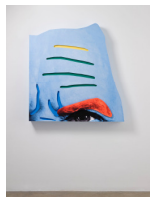

## North Gallery (Clockwise from left)

1) Raised Eyebrows/ Furrowed Foreheads: (Blue Eyebrows and Grey Skin)

2008

Three dimensional archival print, laminated with lexan and mounted on shaped form with acrylic paint

63 3/4 x 57 3/4 x 6 3/4 in. ( 161.93 x 146.69 x 17.15 cm )

Inv. # 12242

2) Raised Eyebrows/ Furrowed Foreheads: (Orange Eyebrow and Blue Skin)

2008

Three dimensional archival print, laminated with lexan and mounted on shaped form with acrylic paint

59 7/8 x 57 1/4 x 6 3/4 in. ( 152.08 x 145.42 x 17.15 cm )

Inv. # 12240

3) Raised Eyebrows/ Furrowed Foreheads: (Green Eyebrow and Blood)

2008

Three dimensional archival print, laminated with lexan and mounted on shaped form with acrylic paint