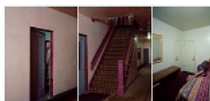

MARIAN GOODMAN GALLERY

JEFF WALL

Marian Goodman Gallery, New York

October 20 – December 19, 2015

North Gallery

JEFF WALL

Staircase & two rooms, 2014

3 lightjet prints

Image: 95 1/16 x 70 in. (241.5 x 177.8 cm) (each)

Frame: 97 13/16 x 72 13/16 x 2 in. (248.4 x 184.9 x 5.1 cm) (each)

Edition of 3 + 1 AP

No. 16396

JEFF WALL

Property Line, 2015

Inkjet print

Image: 94 5/8 x 125 15/16 in. (240.3 x 319.8 cm)