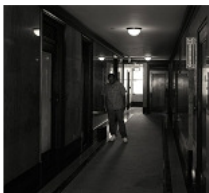

JEFF WALL
Office Hallway, Spring Street, Los Angeles, 1997
Silver gelatin print
Image: 75 x 90 7/8 in. (190.5 x 230.8 cm)
Frame: 79 7/16 x 95 5/16 x 2 3/4 in. (201.8 x 242.1 x 6.9 cm)
Edition of 2 + 1 AP
No. S/5790