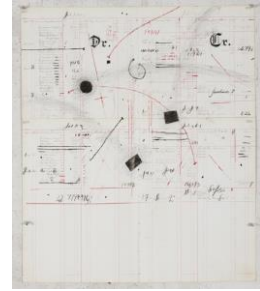

MARIAN GOODMAN GALLERY

Drawing for 'Other Faces', 2011
Charcoal and coloured pencil on ledger paper
31 1/8 x 26 1/2 in. (79.06 x 67.31 cm)
[13265]