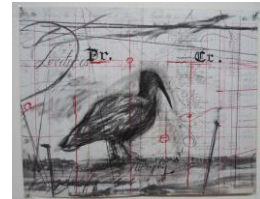

Drawing for 'Other Faces', 2011
Charcoal and coloured pencil on ledger paper
17 x 21 3/4 in. (43.18 x 55.25 cm)
[13287]