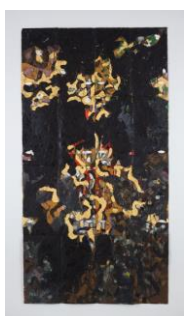

Dark Dragon, New York 2009, Lac Du Bourdon 2010,

New York 2011

Gouache, acrylic, pastel on paper

Image size: 72 x 37 3/4 in. (182.88 x 95.89 cm)

Frame size: 81 x 46 1/2 in. (205.7 x 118.1 cm)

[13421]