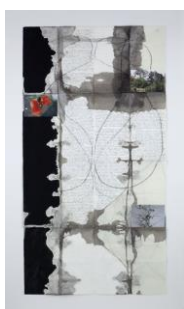

Body Extension

(*JL. Borges Texto Sobre El Libro*), New York 2009-

2010

Gouache, charcoal, graphite, pastel, photo collage on
paper

Image size: 72 1/8 x 38 in. (183.2 x 96.52 cm)

Frame size: 81 x 46 1/2 in. (205.7 x 118.1 cm)

[13419]