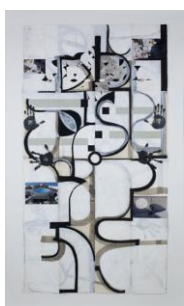

Hoy Soy El Que Soy, New York, 2009
Gouache, graphite, charcoal, pastel, photo collage on paper
Image size: 72 7/8 x 39 3/8 in. (185.1 x 100.01 cm)
Frame size: 81 x 46 1/2 in. (205.7 x 118.1 cm)
[13427]

Observatory Plan, Roca Bianca 2009, New York 2010
Gouache, pastel, graphite, photo collage on paper
Image size: 72 7/8 x 39 in. (185.1 x 99.06 cm)
Frame size: 81 x 46 1/2 in. (205.7 x 118.1 cm)
[13415]