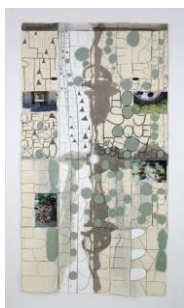

Gouache, graphite, charcoal, newsprint, photo collage  
on paper

Image size: 72 1/8 x 38 1/4 in. (183.2 x 97.16 cm)

Frame size: 81 x 46 1/2 in. (205.7 x 118.1 cm)

[13418]

## MARIAN GOODMAN GALLERY

*Phoenix Kite*, Lac Du Bourdon 2010  
Gouache, charcoal, pastel on paper  
Image size: 72 1/4 x 38 in. (183.52 x 96.52 cm)  
Frame size: 81 x 46 1/2 in. (205.7 x 118.1 cm)  
[13424]

*Red Breath*, Lac du Bourdon Éte 2009  
Gouache, pastel, charcoal on paper  
Image size: 72 1/8 x 38 in. (183.2 x 96.52 cm)  
Frame size: 81 x 46 1/2 in. (205.7 x 118.1 cm)  
[13430]

*Observatory Plan*, Roca Bianca 2009, New York 2010  
Gouache, pastel, graphite, photo collage on paper  
Image size: 72 7/8 x 39 in. (185.1 x 99.06 cm)  
Frame size: 81 x 46 1/2 in. (205.7 x 118.1 cm)  
[13415]

*Hoy Soy El Que Soy*, New York, 2009  
Gouache, graphite, charcoal, pastel, photo collage on paper  
Image size: 72 7/8 x 39 3/8 in. (185.1 x 100.01 cm)  
Frame size: 81 x 46 1/2 in. (205.7 x 118.1 cm)  
[13427]