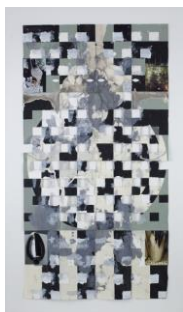

Frame size: 81 x 46 1/2 in. (205.7 x 118.1 cm)

[13431]

*Light Tiger, Lac Du Bourdon Summer 2010*

Gouache, pastel on paper

Image size: 72 5/8 x 39 1/8 in. (184.47 x 99.38 cm)

Frame size: 81 x 46 1/2 in. (205.7 x 118.1 cm)

[13416]

*Blackbirds in the trees, Lac Du Bourdon 2010*

Gouache, charcoal on paper

Image size: 72 1/4 x 38 1/2 in. (183.52 x 97.79 cm)

Frame size: 81 x 46 1/2 in. (205.7 x 118.1 cm)

[13406]

*Continental Chess Game, New York 2009, Lac Du Bourdon 2010*

Gouache, graphite, charcoal, newsprint, photo collage  
on paper

Image size: 72 1/8 x 38 1/4 in. (183.2 x 97.16 cm)

Frame size: 81 x 46 1/2 in. (205.7 x 118.1 cm)

[13418]