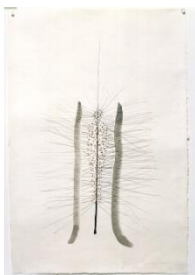

GIUSEPPE PENONE

Untitled, 2000

China ink, sepia on Japanese paper

76.2 x 52.1 cm (30 x 20 1/2 in.)

[7145]