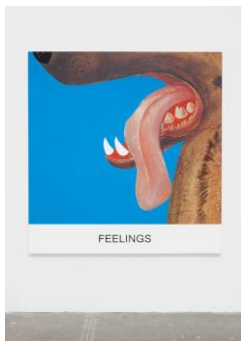

*Double Play: Clang Boom Steam, 2012*  
Varnished inkjet print on canvas with acrylic and oil paint  
105 1/2 x 59 7/8 in. (267.97 x 152.08 cm)  
[13947]

*Double Play: Feelings, 2012*  
Varnished inkjet print on canvas with acrylic, oil paint and crayon  
75 x 71 5/8 in. (190.5 x 181.93 cm)  
[13945]