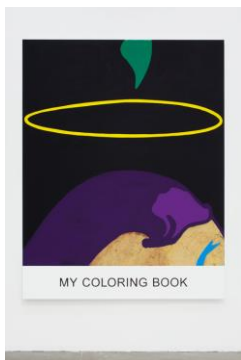

Double Play: Animal Crackers in my Soup, 2012
Varnished inkjet print on canvas with acrylic and oil paint
79 1/8 x 71 5/8 in. (200.98 x 181.93 cm)
[13942]

MARIAN GOODMAN GALLERY

Double Play: My Coloring Book, 2012
Varnished inkjet print on canvas with acrylic and oil paint
84 3/4 x 65 3/4 in. (215.27 x 167.01 cm)
[13935]