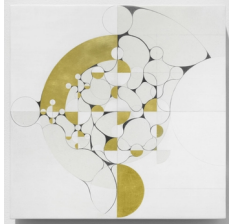

Gabriel Orozco
Dé écaille, 2018
Limestone
11 3/4 x 11 3/4 x 11 3/4 in. (30 x 30 x 30 cm)
(21179)

MARIAN GOODMAN GALLERY

Gabriel Orozco
Dé capital, 2018
Limestone
11 3/4 x 11 3/4 x 11 3/4 in. (30 x 30 x 30 cm)
(21174)

Gabriel Orozco
Dé escargot, 2018
Limestone
11 3/4 x 11 3/4 x 11 3/4 in. (30 x 30 x 30 cm)
(21178)

Gabriel Orozco
Dé hélice, 2018
Limestone
11 3/4 x 11 3/4 x 11 3/4 in. (30 x 30 x 30 cm)
(21172)

Gabriel Orozco
Dé onde, 2018
Limestone
11 3/4 x 11 3/4 x 11 3/4 in. (30 x 30 x 30 cm)
(21177)

Gabriel Orozco
Dé génital, 2018
Limestone
11 3/4 x 11 3/4 x 11 3/4 in. (30 x 30 x 30 cm)
(21175)

MARIAN GOODMAN GALLERY

NORTH GALLERY VIEWING ROOM

Gabriel Orozco
White Icon Cell, 2018
Tempera and gold leaf on gesso on wood
20 7/8 x 20 7/8 x 3 in. (53 x 53 x 7.6 cm)
(21298)

Gabriel Orozco
Russian Icon Cell, 2018
Tempera and gold leaf on linen canvas
19 3/4 x 19 7/8 x 3/4 in. (50.2 x 50.5 x 1.9 cm)
(21296)

Gabriel Orozco
Dé étoilé, 2018
Black marble
5 7/8 x 5 7/8 x 5 7/8 in. (15 x 15 x 15 cm)
(21311)