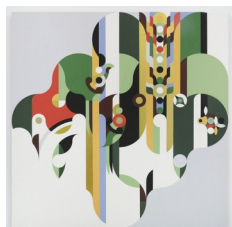

SOUTH GALLERY

Gabriel Orozco
Ultraman with Parrots and a Tiger, 2018
Tempera and gold leaf on linen canvas
78 7/8 x 79 x 1 3/8 in. (200.3 x 200.5 x 3.5 cm)
(21293)