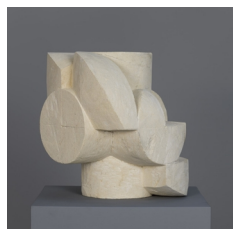

MARIAN GOODMAN GALLERY

Gabriel Orozco
Marian Goodman Gallery, New York
September 12 – October 27, 2018

NORTH GALLERY

Gabriel Orozco
Orbit's Trace (Primal), 2018
Tempera on gesso on wood
24 3/4 x 24 3/4 x 3 1/4 in. (62.9 x 62.9 x 8.3 cm)
(21294)

Gabriel Orozco
Dé moulin, 2018
Limestone
11 3/4 x 11 3/4 x 11 3/4 in. (30 x 30 x 30 cm)
(21180)

Gabriel Orozco
Dé vertèbres, 2018
Limestone
11 3/4 x 11 3/4 x 11 3/4 in. (30 x 30 x 30 cm)
(21173)

Gabriel Orozco
Dé ionique, 2018
Limestone
11 3/4 x 11 3/4 x 11 3/4 in. (30 x 30 x 30 cm)
(21176)

Gabriel Orozco
Dé écaille, 2018
Limestone
11 3/4 x 11 3/4 x 11 3/4 in. (30 x 30 x 30 cm)
(21179)

MARIAN GOODMAN GALLERY

Gabriel Orozco
Dé capital, 2018
Limestone
11 3/4 x 11 3/4 x 11 3/4 in. (30 x 30 x 30 cm)
(21174)