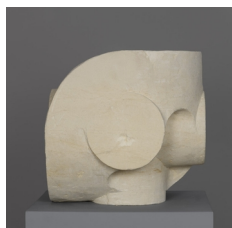

MARIAN GOODMAN GALLERY

Gabriel Orozco
Marian Goodman Gallery, New York
September 12 – October 27, 2018

NORTH GALLERY

Gabriel Orozco
Orbit's Trace (Primal), 2018
Tempera on gesso on wood
24 3/4 x 24 3/4 x 3 1/4 in. (62.9 x 62.9 x 8.3 cm)
(21294)

Gabriel Orozco
Dé moulin, 2018
Limestone
11 3/4 x 11 3/4 x 11 3/4 in. (30 x 30 x 30 cm)
(21180)

Gabriel Orozco
Dé vertèbres, 2018
Limestone
11 3/4 x 11 3/4 x 11 3/4 in. (30 x 30 x 30 cm)
(21173)

Gabriel Orozco
Dé ionique, 2018
Limestone
11 3/4 x 11 3/4 x 11 3/4 in. (30 x 30 x 30 cm)
(21176)

Gabriel Orozco
Dé écaille, 2018
Limestone
11 3/4 x 11 3/4 x 11 3/4 in. (30 x 30 x 30 cm)
(21179)

MARIAN GOODMAN GALLERY

Gabriel Orozco
Dé capital, 2018
Limestone
11 3/4 x 11 3/4 x 11 3/4 in. (30 x 30 x 30 cm)
(21174)

Gabriel Orozco
Dé escargot, 2018
Limestone
11 3/4 x 11 3/4 x 11 3/4 in. (30 x 30 x 30 cm)
(21178)

Gabriel Orozco
Dé hélice, 2018
Limestone
11 3/4 x 11 3/4 x 11 3/4 in. (30 x 30 x 30 cm)
(21172)

Gabriel Orozco
Dé onde, 2018
Limestone
11 3/4 x 11 3/4 x 11 3/4 in. (30 x 30 x 30 cm)
(21177)