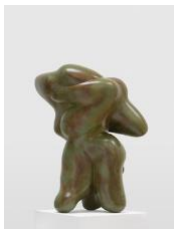

MARIAN GOODMAN GALLERY

Integers, 2023
Bronze
31 1/2 x 24 3/8 x 16 1/2 in. (80 x 62 x 42 cm)
(28705)