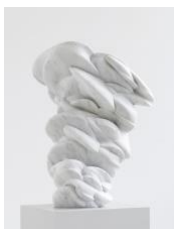

Off the Mountain, 2023
Stone
43 1/4 x 31 1/2 x 33 1/2 in. (110 x 80 x 85 cm)
(28701)