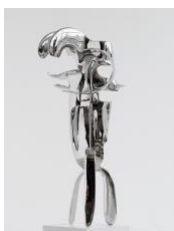

Main Gallery West

Incident, 2023
Stainless steel
63 x 22 7/8 x 22 in. (160 x 58 x 56 cm)
(28631)

Incident, 2023
Corten steel
92 1/2 x 33 7/8 x 38 5/8 in. (235 x 86 x 98 cm)
(28699)

Stand, 2023
Stainless steel
35 3/8 x 15 3/8 x 22 7/8 in. (90 x 39 x 58 cm)
(28632)