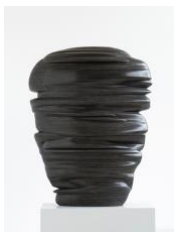

MARIAN GOODMAN GALLERY

Untitled, 2009
Pencil on paper
27 1/8 x 30 1/8 in. (69 x 76.5 cm)
(28789)

Vessel, 2023
Stainless steel
45 1/4 x 20 1/2 x 20 1/2 in. (115 x 52 x 52 cm)
(28702)

Main Gallery East

Masks, 2023
Bog oak wood
63 x 20 7/8 x 48 7/8 in. (160 x 53 x 124 cm)
(28629)