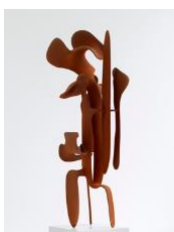

Incident, 2023
Corten steel
92 1/2 x 33 7/8 x 38 5/8 in. (235 x 86 x 98 cm)
(28699)