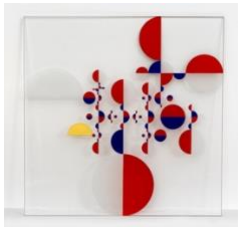

Frame: 51 x 58 7/16 x 1 1/2 in. (129.5 x 148.4 x 3.8 cm)
(14587)

Gabriel Orozco

Untitled

Painting on canvas

19 3/4 x 19 3/4 x 7/8 in. (50.2 x 50.2 x 2.2 cm)

(26694)

Gabriel Orozco

Untitled