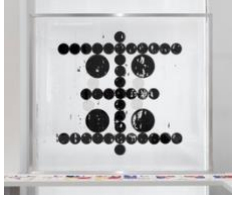

MARIAN GOODMAN GALLERY

Gabriel Orozco

Untitled, 1994/1995

Acrylic and Chinagraph pencil on Mylar in aluminum frame

Work: 45 x 52 1/4 in. (114.3 x 132.7 cm)

Frame: 51 x 58 7/16 x 1 1/2 in. (129.5 x 148.4 x 3.8 cm)
(14587)