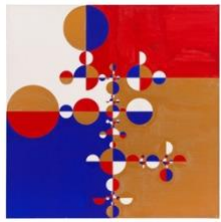

Gabriel Orozco

Untitled

Acrylic on canvas

39 3/8 x 39 3/8 x 3/4 in. (100 x 100 x 2 cm)

(26703)