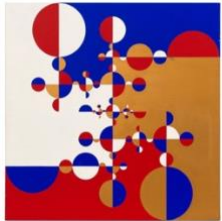

Gabriel Orozco

Untitled

Acrylic on canvas
31 1/2 x 31 1/2 x 3/4 in. (80 x 80 x 2 cm)
(26700)