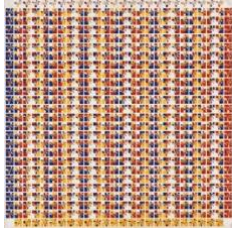

Gabriel Orozco

P # -3, 2004

Acrylic on canvas

31 7/8 x 23 5/8 x 3/4 in. (81 x 60 x 2 cm)

(26699)

Gabriel Orozco

Untitled

Pistachio on wood panel, 2 hanging hooks on reverse

47 1/4 x 2 5/8 x 1 1/4 in. (120 x 6.7 x 3.2 cm)

(26691)

Gabriel Orozco
Untitled
Acrylic on canvas
47 1/4 x 47 1/4 x 1 in. (120 x 120 x 2.5 cm)
(26704)

Gabriel Orozco
Untitled
Acrylic on wood panel
19 3/4 x 19 3/4 x 3/4 in. (50 x 50 x 2 cm)
(26693)