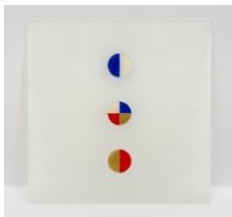

Gabriel Orozco

Untitled

Acrylic and graphite on glass

10 1/4 x 10 1/4 x 1/8 in. (26 x 26 x 0.3 cm)

(27195)