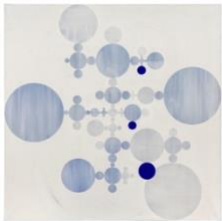

Gabriel Orozco

Untitled

Acrylic on canvas
59 x 59 x 1 in. (150 x 150 x 2.5 cm)
(26706)