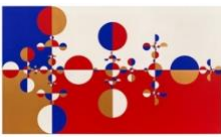

Gabriel Orozco

Untitled

Acrylic on canvas

44 7/8 x 76 3/4 x 1 1/8 in. (114 x 195 x 3 cm)

(26726)