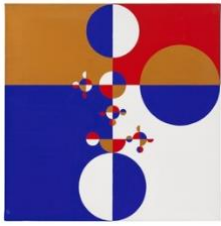

(109.53 x 129.22 x 3.81 cm)
(14586)

Gabriel Orozco

Untitled

Acrylic on canvas

23 5/8 x 23 5/8 x 3/4 in. (60 x 60 x 2 cm)

(26696)